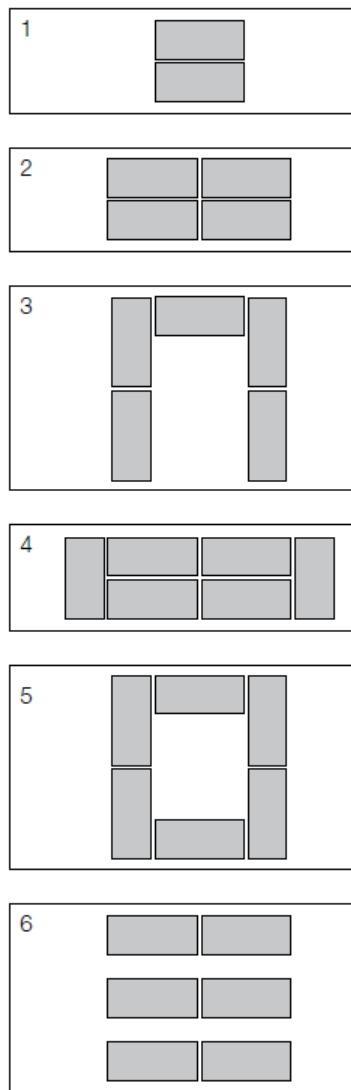

Standard and Upcharge Features

Lockable Castors	To Be Assembled
UV Protected	Painted Finishes In White, Black And Silver
Top Finishes 1" MFC / 0.8" Edging	White Table Top Standard
Walnut Table Top Available POA	
Polished Chrome Frame + $300 List