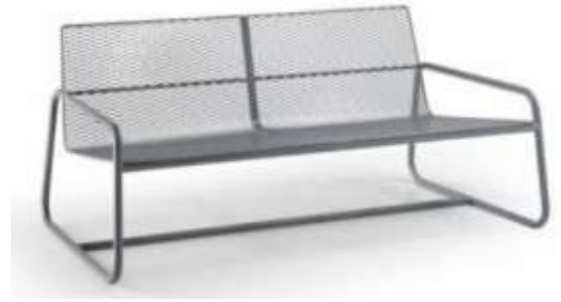

All Day Table In Stock

All Day Table Collection: Round Tubular Frame on Nylon Glides With Metal Matching Top / Available in 7 Matt Painted Colour Finishes / Various Sizes in Round And Square Top / All Day Table Has Been Designed To Be Used In Conjunction With All Area International Seating Products / Suitable For all Hotels, Restaurants, Bars and Coffee Shops For Outdoor Use.

Standard and Upcharge Features

Powder Coated Round Tubular Frame On Nylon Glides	Curved Edge Profile On Table Top
Powder Coated Metal Top	
Various Sizes	

All Day Flip Top Table In Stock

All Day Table Collection: Flip Top Table / Nests Together To Save Space / Round Tubular Frame on Nylon Glides With Metal Matching Top / Available in 7 Matt Painted Colour Finishes / Various Sizes in Round And Square Top / All Day Table Has Been Designed To Be Used In Conjunction With All Area International Seating Products / Suitable For all Hotels, Restaurants, Bars and Coffee Shops For Outdoor Use.

Style	DIM	Code	Price
Square Flip Top Table Top	Height 29 Width 24 Depth 24	ADT07	\$1700
Round Flip Top Table Top	Height 29 Width 24 Depth	ADT08	\$1700

Standard and Upcharge Features

Powder Coated Round Tubular Frame On Nylon Glides	Curved Edge Profile On Table Top
Powder Coated Metal Top	Mechanism Black Finish Standard
Various Sizes	

Akoya

Akoya Arm Chair, Two Seater Sofa And Tables / Round Metal Tubular Frame Construction / Metal Mesh Seat And Back / Frame Available In Black Or White Standard / Upcharge For Other Painted Colour Finishes / Upcharge For Upholstered Seat And Back Cushions / On Glides / Matching Side Table And Cocktail Table Available / Suitable For All Year Outdoor Use / Ideal For All Outside Lounge Areas.