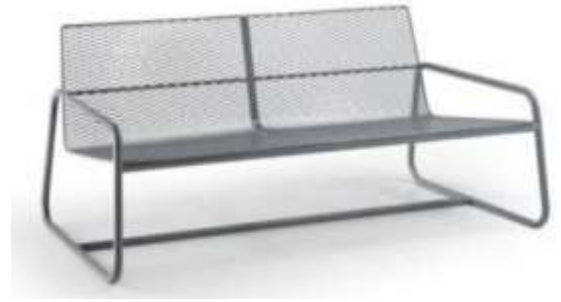

All Day Table In Stock

All Day Table Collection: Round Tubular Frame on Nylon Glides With Metal Matching Top / Available in 7 Matt Painted Colour Finishes / Various Sizes in Round And Square Top / All Day Table Has Been Designed To Be Used In Conjunction With All Area International Seating Products / Suitable For all Hotels, Restaurants, Bars and Coffee Shops For Outdoor Use.

Standard and Upcharge Features

Powder Coated Round Tubular Frame On Nylon Glides	Curved Edge Profile On Table Top
Powder Coated Metal Top	
Various Sizes	

All Day Flip Top Table In Stock

All Day Table Collection: Flip Top Table / Nests Together To Save Space /Round Tubular Frame on Nylon Glides With Metal Matching Top / Available in 7 Matt Painted Colour Finishes / Various Sizes in Round And Square Top / All Day Table Has Been Designed To Be Used In Conjunction With All Area International Seating Products / Suitable For all Hotels, Restaurants, Bars and Coffee Shops For Outdoor Use.

Style	DIM	Code	Price
Square Flip Top Table Top	Height 29 Width 24 Depth 24	ADT07	\$1700
Round Flip Top Table Top	Height 29 Width 24 Depth	ADT08	\$1700

Standard and Upcharge Features

Powder Coated Round Tubular Frame On Nylon Glides	Curved Edge Profile On Table Top
Powder Coated Metal Top	Mechanism Black Finish Standard
Various Sizes	

Akoya

Akoya Arm Chair, Two Seater Sofa And Tables / Round Metal Tubular Frame Construction / Metal Mesh Seat And Back / Frame Available In Black Or White Standard / Upcharge For Other Painted Colour Finishes / Upcharge For Upholstered Seat And Back Cushions / On Glides / Matching Side Table And Cocktail Table Available / Suitable For All Year Outdoor Use / Ideal For All Outside Lounge Areas.