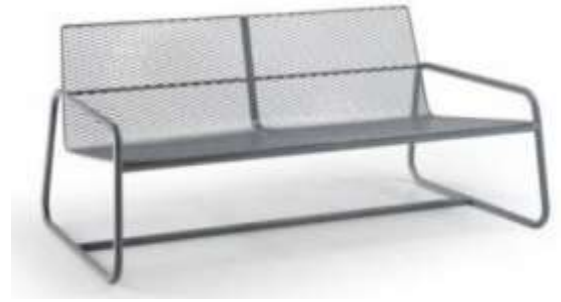

Akoya

Akoya Arm Chair, Two Seater Sofa And Tables / Round Metal Tubular Frame Construction / Metal Mesh Seat And Back / Frame Available In Black Or White Standard / Upcharge For Other Painted Colour Finishes / Upcharge For Upholstered Seat And Back Cushions / On Glides / Matching Side Table And Cocktail Table Available / Suitable For All Year Outdoor Use / Ideal For All Outside Lounge Areas.

Style	DIM	Code	1+COM	2	3	4	5	6	7	COM
Arm Chair	Height 25 Width 34 Depth 32 Seat H 17	AKOYA1	$2902							
Two Seater Sofa	Height 25 Width 60 Depth 32 Seat H 17	AKOYA2	$3972							
Arm Chair With Cushions	Height 25 Width 34 Depth 32 Seat H 17	AKOYA3	$3880	$3964	$4054	$4144	$4252	$4320	$4410	TBC
Two Seater Sofa With Cushions	Height 25 Width 60 Depth 32 Seat H 17	AKOYA4	$5928	$6100	$6276	$6456	$6632	$6808	$6988	TBC
Side Table	Height 25 Width 17 Depth 17	AKOYA5	$2550							
Cocktail Table	Height 25 Width 28 Depth 28	AKOYA6	$2667							

Standard and Upcharge Features

Black Or White Standard Frame Finishes	Metal Mesh Seat And Back
Round Metal Tubular Frame Construction	Braced For Added Strength
Suitable For Outdoor Use All Year Round	Seat And Back Scatter Cushions Standard
Two Tone Upholstery + $50 List	Other Painted Frame Finishes + $54 List