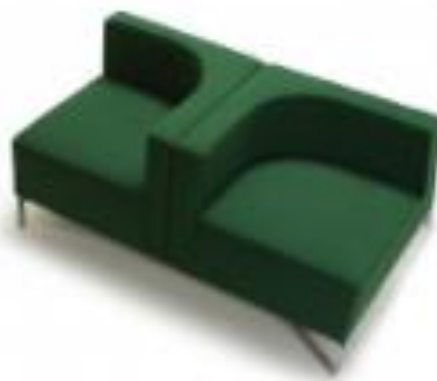

Casino Collection Part 2

Casino Seating System / Customised To Individual Needs And Layouts / Based On A One Seater Module Straight With Back / Curved Universal Corner And Arm Unit / Customised In Various Configurations / Timber Frame Construction / Polished Chrome Legs / Black Painted Beams / Fully Upholstered / Upcharge Two Tone Upholstery / Integrated Side Tables Available / Ideal For Offices, Lobbies And Waiting Areas.

Style	DIM	Code	3+COM	4	5	6	7	COM
Two Seater With Two Corner Units With Arms Back To Back With Integrated Table	Height 28 Width 83 Depth 28 Seat H 18	CAS06	$8977	$9209	$9441	$9673	$9905	6.5 Yards
One Seater Universal Corner And Arm Unit (no frame included)	Height 28 Width 28 Depth 28 Seat H 18	CAS07	$3230	$3346	$3461	$3578	$3694	4 Yards
One Seater Straight With Back (no frame included)	Height 28 Width 28 Depth 28 Seat H 18	CAS08	$2455	$2578	$2601	$2674	$2747	4 Yards
Individual Unit On Legs—One Seater Arm Chair	Height 28 Width 28 Depth 28 Seat H 18	CAS09	$4745	$4876	$5007	$5138	$5269	5 Yards
Individual Unit On Legs—End Unit / Corner Unit	Height 28 Width 28 Depth 28 Seat H 18	CAS10	$4463	$4579	$4695	$4811	$4927	4 Yards

Standard and Upcharge Features

Timber Frame Construction	Sprung Seat
Fully Upholstered	Polished Chrome Legs With Black Beam
White Melamine Tops 1 POA	
Two Tone Upholstery + $50 List Per Unit	Integrated Marble, Black Or White Tables POA
Table Tops In White Marble POA	Electrics/USB In Upholstery + $450

Metal Chrome Frame Only

Two Seater Frame - CAS11 $1447
Three Seater Frame - CAS12 $1687
Four Seater Frame - CAS013 $1848

Table With Letterbox Shelf

Height 6" / Width 28" / Depth 28"
Wood Oak Or Moka Wood
Price - $1230