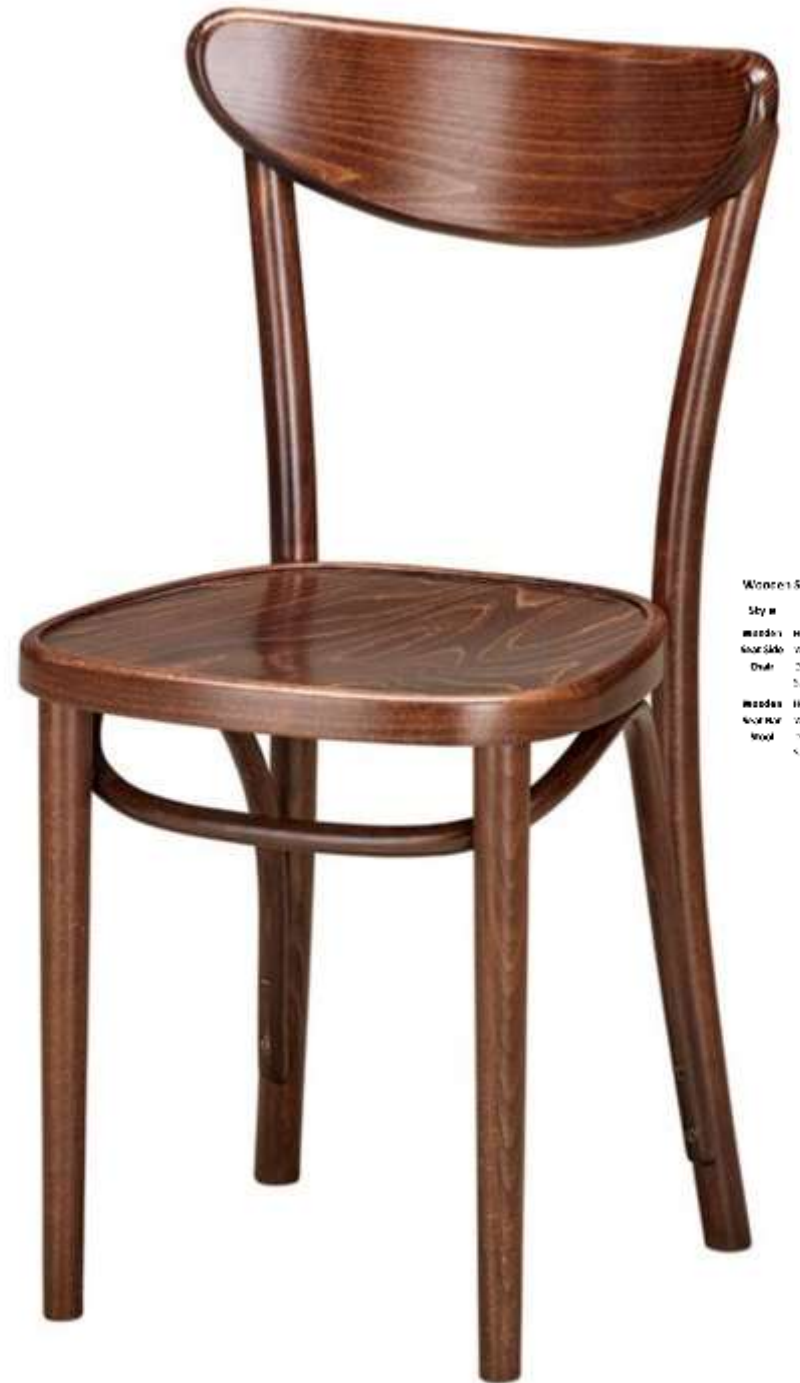

Wooden Seat

Style	DIM	Code
Wooden Seat Side Chair	Height 34 Width 19 Depth 19	ANUJH01
Wooden Seat Bar Stool	Height 45 Width 19 Depth 19	ANUJH01