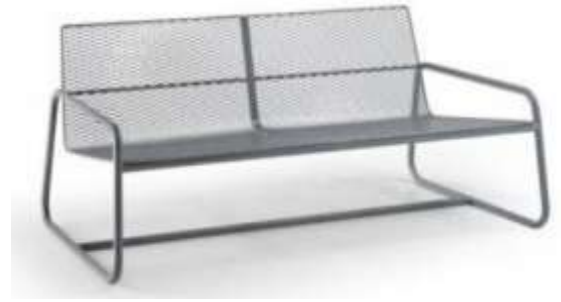

Akoya

Akoya Arm Chair, Two Seater Sofa And Tables / Round Metal Tubular Frame Construction / Metal Mesh Seat And Back / Frame Available In Black Or White Standard / Upcharge For Other Painted Colour Finishes / Upcharge For Upholstered Seat And Back Cushions / On Glides / Matching Side Table And Cocktail Table Available / Suitable For All Year Outdoor Use / Ideal For All Outside Lounge Areas.